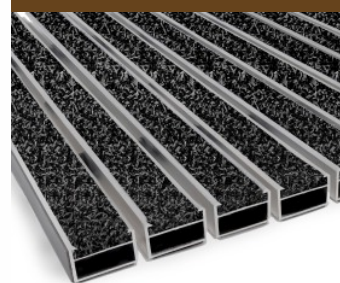

# CLEAN RYPS OUTDOOR

**Clean Ryps Outdoor is an aluminium doormat with a special textile insert.**

New product! Clean Ryps Outdoor doormats for outdoor use. It is a new type of doormat in the BP Techem offer, featuring a professional cleaning textile insert consisting of 100% special polypropylene fibres, each of which is 12.5 mm long. Due to its composition, the product is fully resistant to moisture, so it can be successfully used in outdoor doormats. Moreover, the cleaning inserts used in Clean Ryps Outdoor doormats are highly resistant to abrasion and denting.

The inserts are embedded in aluminium profiles that are connected together with stainless steel ropes. Thanks to their unique cleaning properties, Clean Ryps Outdoor doormats help maintain cleanliness and safety in the entrance area, therefore they are perfect for commercial applications. The product is offered in 3 colour versions.

## VARIANTS OF THE CLEAN RYPS OUTDOOR SYSTEM

---

Brown

Grey

Black

Brown

Grey

Black