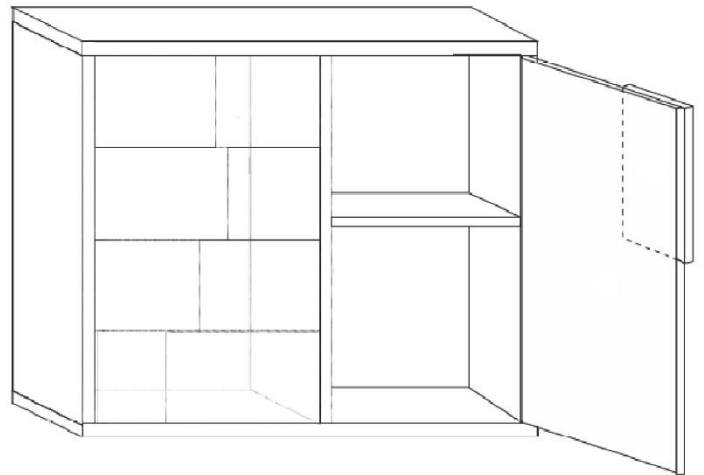

CHEST OF DRAWERS ELSTRA 1

Price 69 €

Available colors:

Artisan Oak / White

Dimension [cm]:

Height: 85

Width: 120,5

Depth: 45

A spacious and functional chest of drawers with 4 drawers and a cabinet.

It will help you keep cleanup.

The chest of drawers has been designed to organize items, clothes and other small items. We have improved the functionality of the furniture, maintaining its modern design and high quality, making it ideal for a bedroom, living room or a children's room.

The cabinet has an additional shelf, and 4 wide drawers allow you to hide more things.