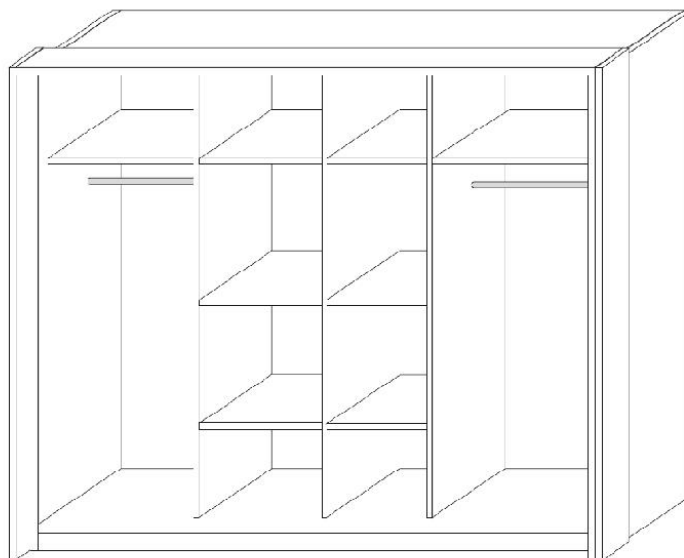

MEBLOHAND

PPHU Meblohand
Leonard Braun
63-604 Baranów, Jankowy 78H
tel. +48 627 823 822

PRICE LIST

WARDROBE FLASH

Price 520 €

Available colors:

White sheen / Sonoma oak
Additionally lighting

Dimension [cm]:

Height: 217,7
Width: 254,4
Depth: 60

Sliding, elegant in light colors wardrobe ideal for a bedroom and hallway.

Modern design, high quality in good price.

Additionally the wardrobe has lighting.

KITCHEN ANDY

HALLWAY WARDROBE KATE

Price 92 €

Available colors:

Sonoma oak / White

Mirror on the front.

Additionally upholstered backrest

Dimension [cm]:

Height: 201

CHEST OF DRAWERS ADEL 2

Price 91 €

Available colors:

White sheen.

Dimension [cm]:

Height: 85

Width: 112,5

Depth: 35