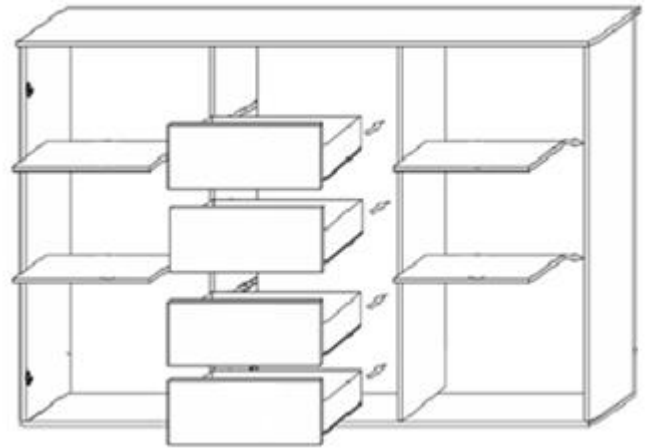

CHEST OF DRAWERS ADEL 2

Price 91 €

Available colors:

White sheen.

Dimension [cm]:

Height: 85

Width: 112,5

Depth: 35

The chest of drawers is fully practical.

CHEST OF DRAWERS ELSTRA 1

Price 69 €

Available colors:

Artisan Oak / White

Dimension [cm]:

Height: 85

Width: 120,5