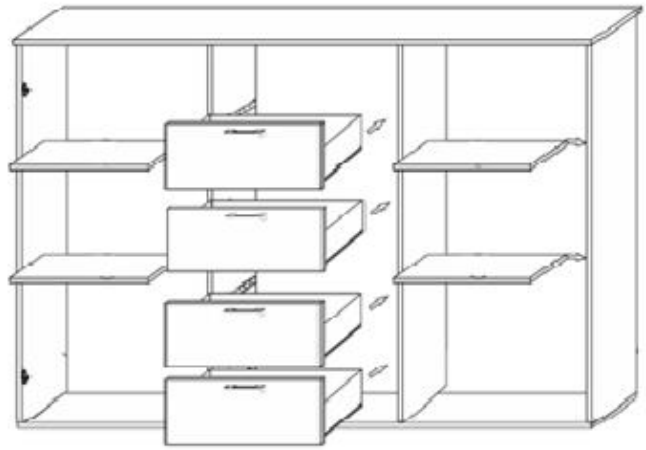

CHEST OF DRAWERS DELIA 2

Price 71 €

Available colors:

Lancelot oak / Graphite

Dimension [cm]:

Height: 85

Width: 112,5

Depth: 35

CHEST OF DRAWERS ADEL 2

Price 91 €

Available colors:

White sheen.

Dimension [cm]:

Height: 85

Width: 112,5

Depth: 35