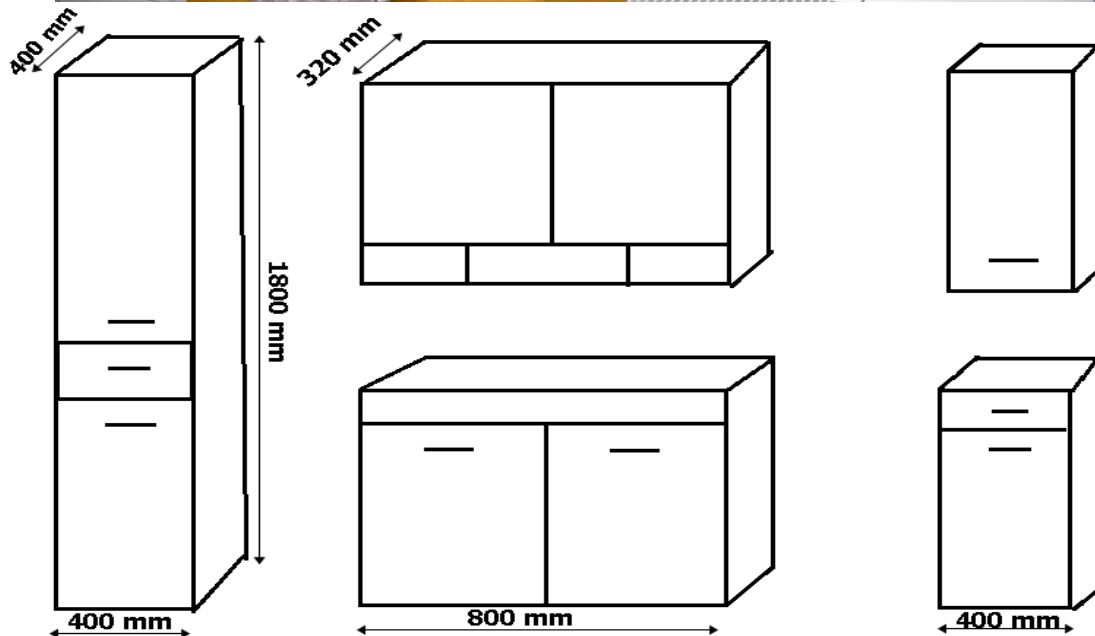

BATHROOM

Price 355 €

Available colors:

Black / Artisan Oak

Dimension [cm]:

Height: 85

Width: 112,5

Depth: 35

Preview photo.

Bathroom furniture is a great solution for interiors that not only captivate with beauty, but also introduce a calm atmosphere. Their unforced design will make every interior transform into an ideal place for relaxation and regeneration.