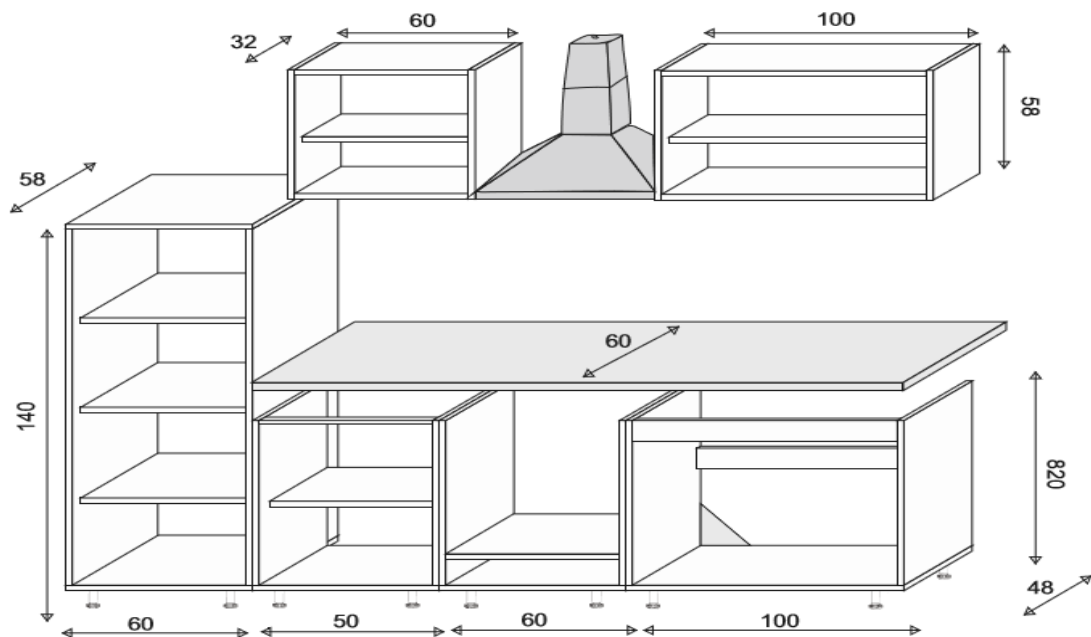

Andy kitchen is made of fashionable bright colors, ideal for dark rooms, brightens kitchens in an elegant style.

Andy's cuisine means not only care for the aesthetics and visual side, but also a guarantee of high quality for years at a reasonable price.